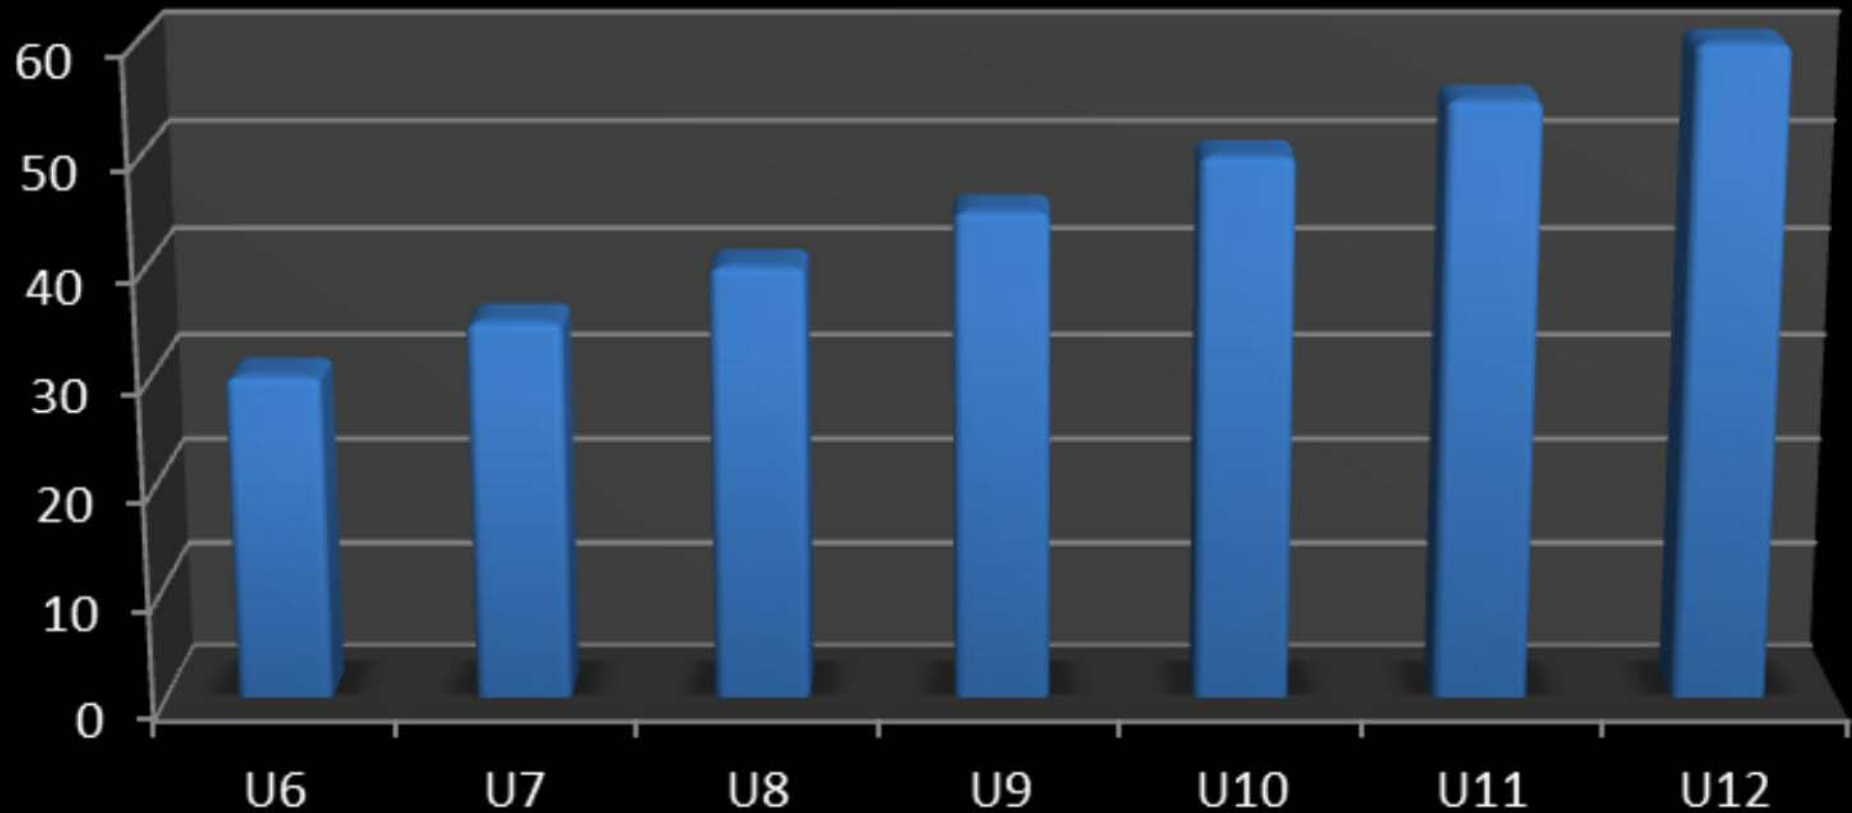

Hong Kong Mini Rugby Football Union

U6 to U12 Age Groups
Progression Guidelines

Time Progression in Minutes

■ From 30 Minutes at U6 to 60 Minutes at U12

Space Progression in Square Meters

■ From 1/12 Pitch at U6 to 1/2 Pitch at U12

Player Numbers Progression per Squad

■ From 6 Players at U6 to 12 Players at U12

Minutes of competitive rugby per day spread over 4 matches

Minutes of competitive rugby per day spread over 3 matches

Minutes of competitive rugby per day spread over 2 matches