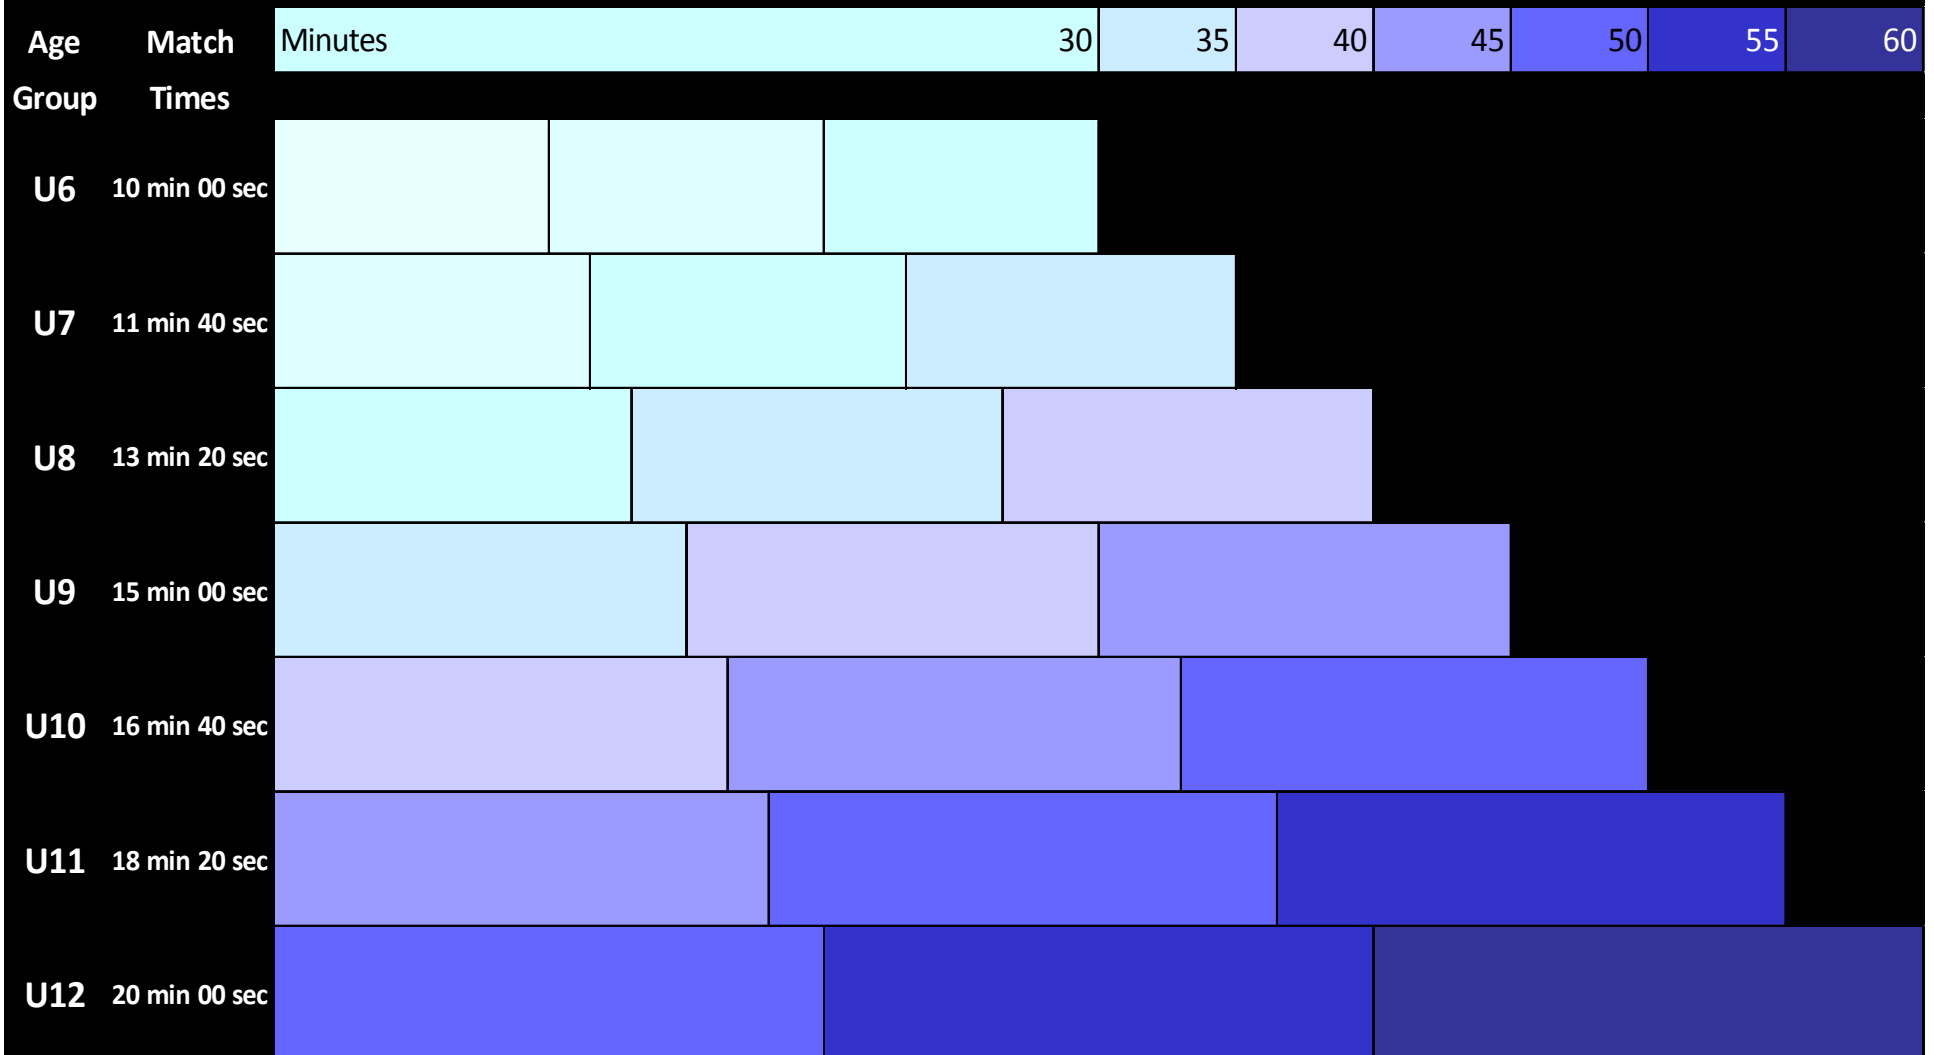

Hong Kong Mini Rugby Football Union

U6 to U12 Age Groups
Progression Guidelines

Time Progression in Minutes

■ From 30 Minutes at U6 to 60 Minutes at U12

Space Progression in Square Meters

■ From 1/12 Pitch at U6 to 1/2 Pitch at U12

Player Numbers Progression per Squad

■ From 6 Players at U6 to 12 Players at U12

Minutes of competitive rugby per day spread over 4 matches

Minutes of competitive rugby per day spread over 3 matches

Minutes of competitive rugby per day spread over 2 matches