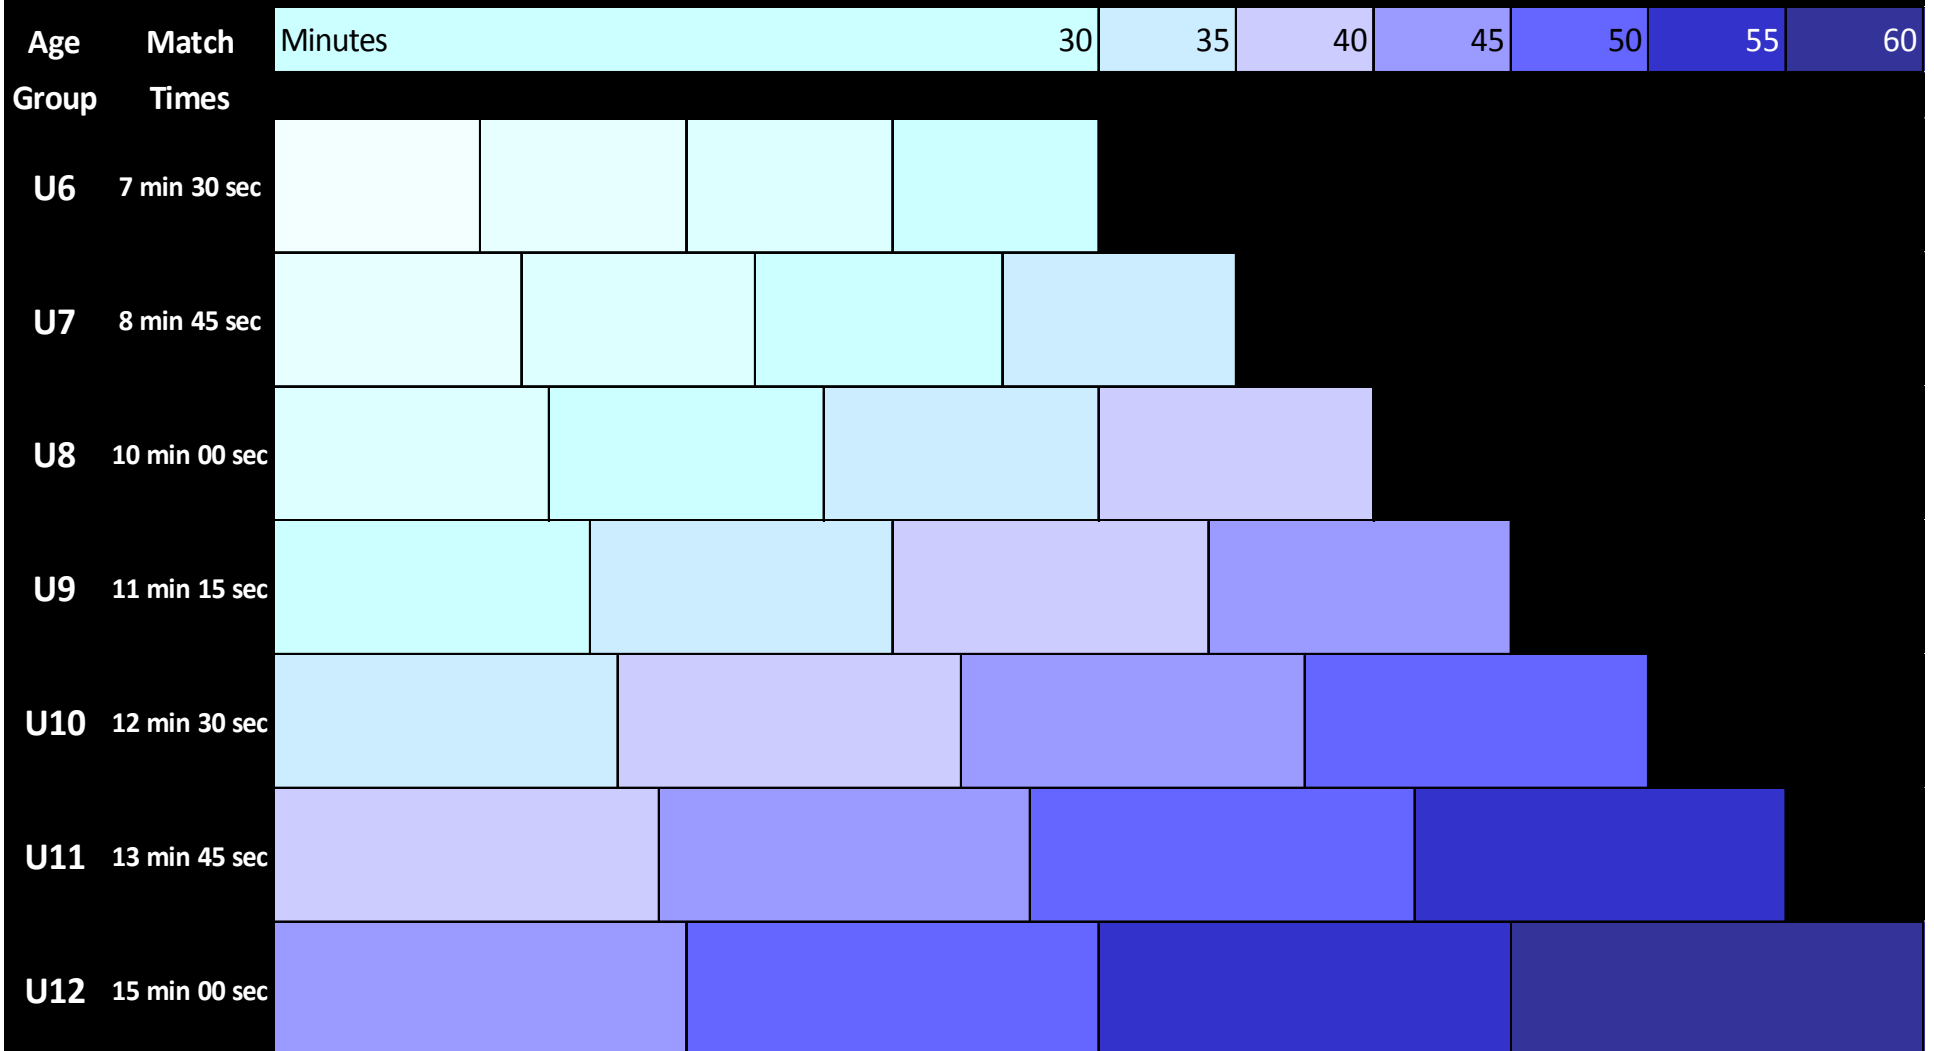

Hong Kong Mini Rugby Football Union

U6 to U12 Age Groups
Progression Guidelines

Time Progression in Minutes

■ From 30 Minutes at U6 to 60 Minutes at U12

Space Progression in Square Meters

■ From 1/12 Pitch at U6 to 1/2 Pitch at U12

Player Numbers Progression per Squad

■ From 6 Players at U6 to 12 Players at U12

Minutes of competitive rugby per day spread over 4 matches

Minutes of competitive rugby per day spread over 3 matches

Minutes of competitive rugby per day spread over 2 matches