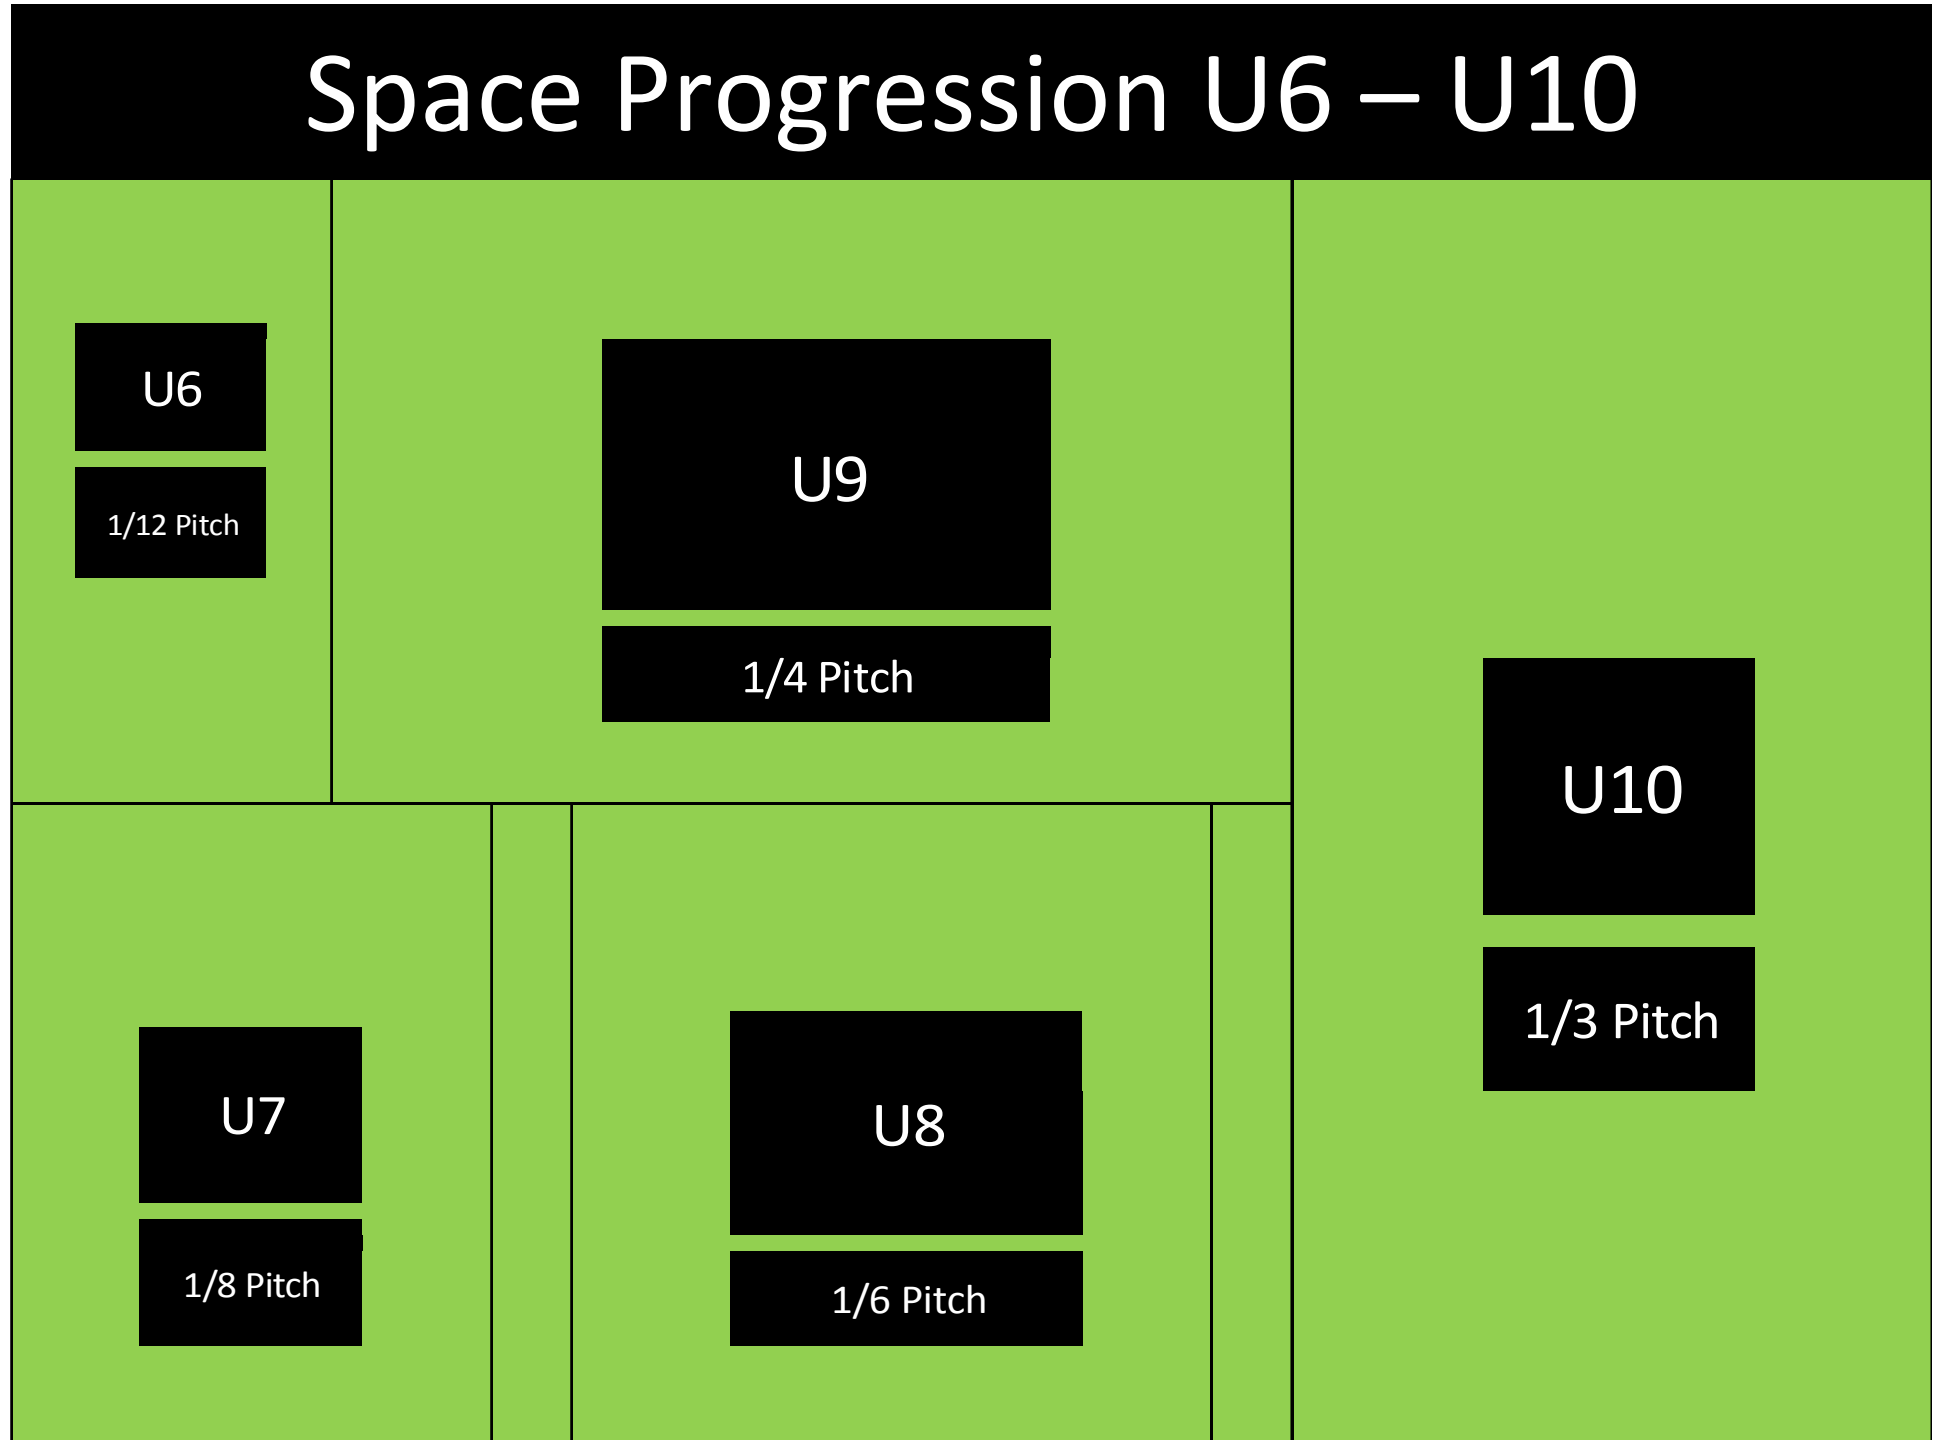

Hong Kong Mini Rugby Football Union

U6 to U12 Age Groups
Progression Guidelines

Time Progression in Minutes

■ From 30 Minutes at U6 to 60 Minutes at U12

Space Progression in Square Meters

■ From 1/12 Pitch at U6 to 1/2 Pitch at U12

Space Progression U6 – U10

U6

1/12 Pitch

U9

1/4 Pitch

U10

1/3 Pitch

U7

1/8 Pitch

U8

1/6 Pitch

Space Progression U11 – U12

U11

5/12 Pitch

U12

1/2 Pitch