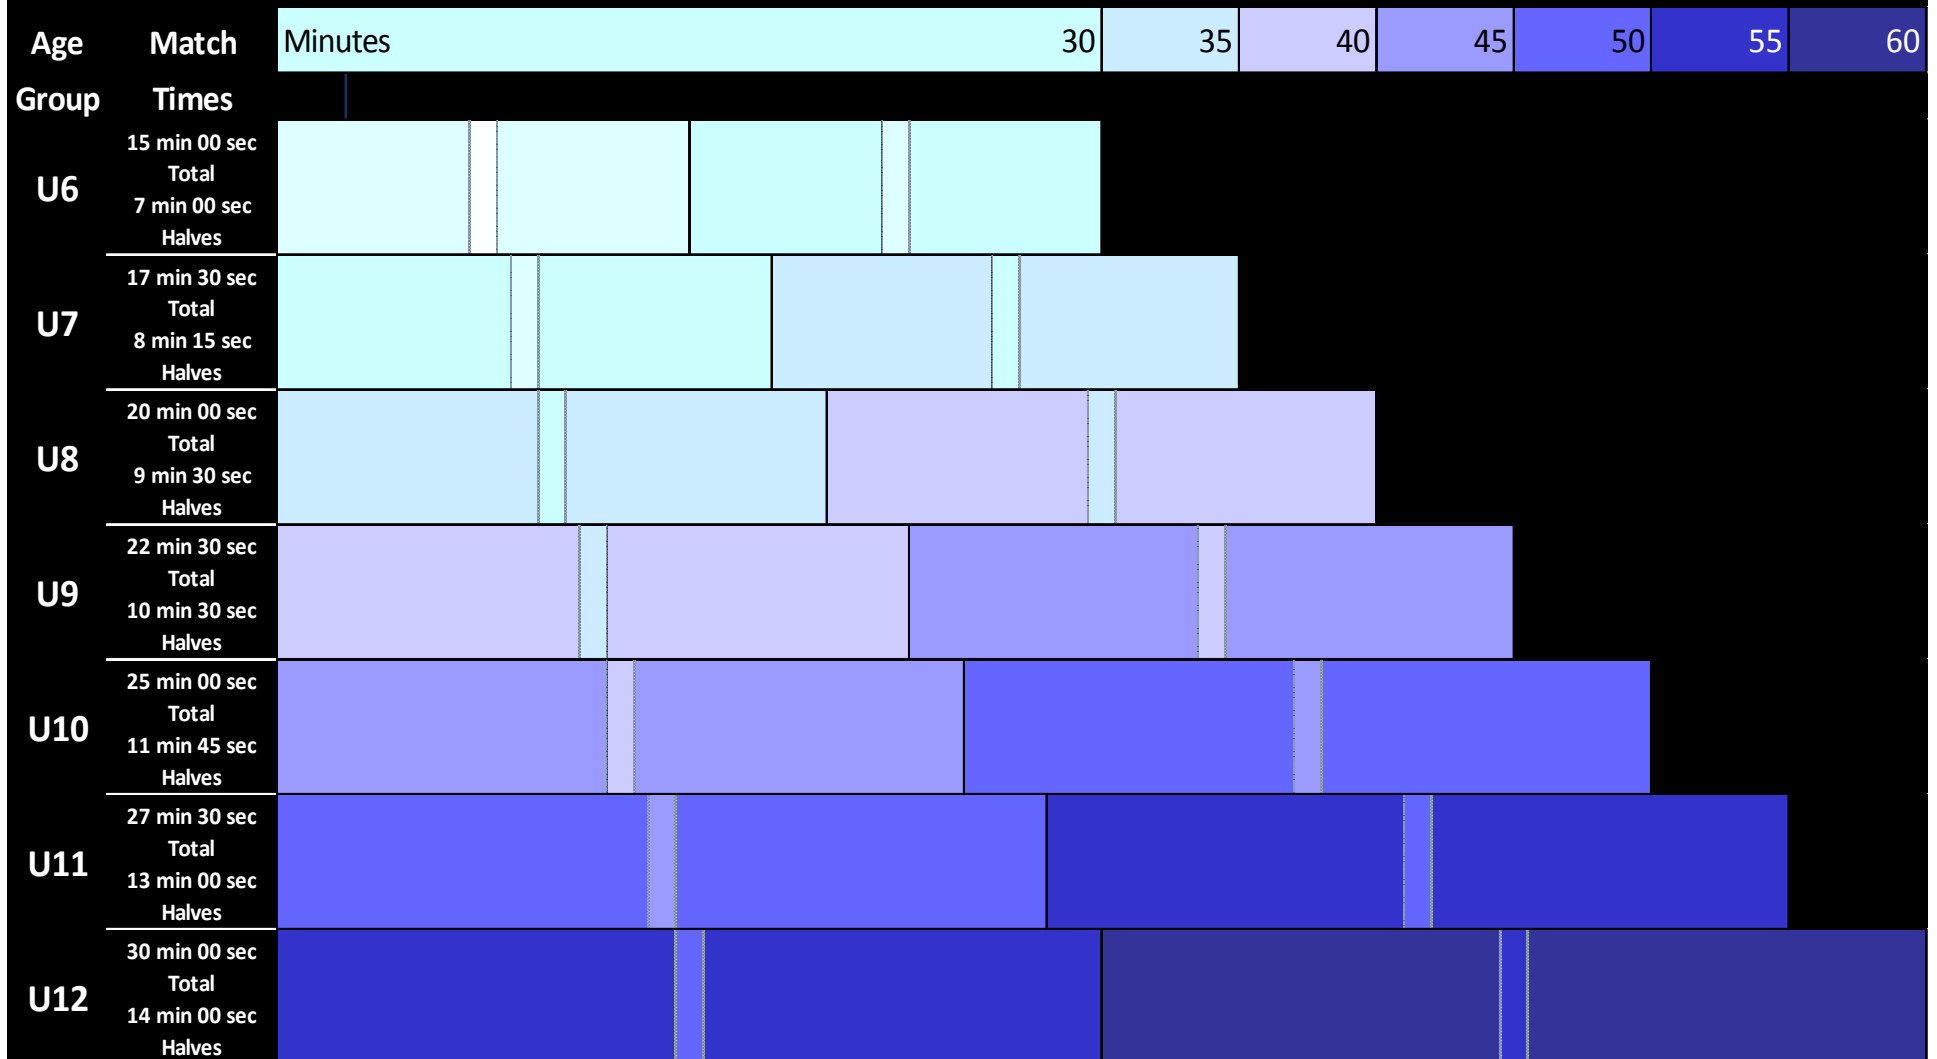

Hong Kong Mini Rugby Football Union

U6 to U12 Age Groups
Progression Guidelines

Time Progression in Minutes

■ From 30 Minutes at U6 to 60 Minutes at U12

Space Progression in Square Meters

■ From 1/12 Pitch at U6 to 1/2 Pitch at U12

Player Numbers Progression per Squad

■ From 6 Players at U6 to 12 Players at U12

Minutes of competitive rugby per day spread over 4 matches

Minutes of competitive rugby per day spread over 3 matches

Minutes of competitive rugby per day spread over 2 matches

Space Progression U6 – U10

U6

1/12 Pitch

U9

1/4 Pitch

U10

1/3 Pitch

U7