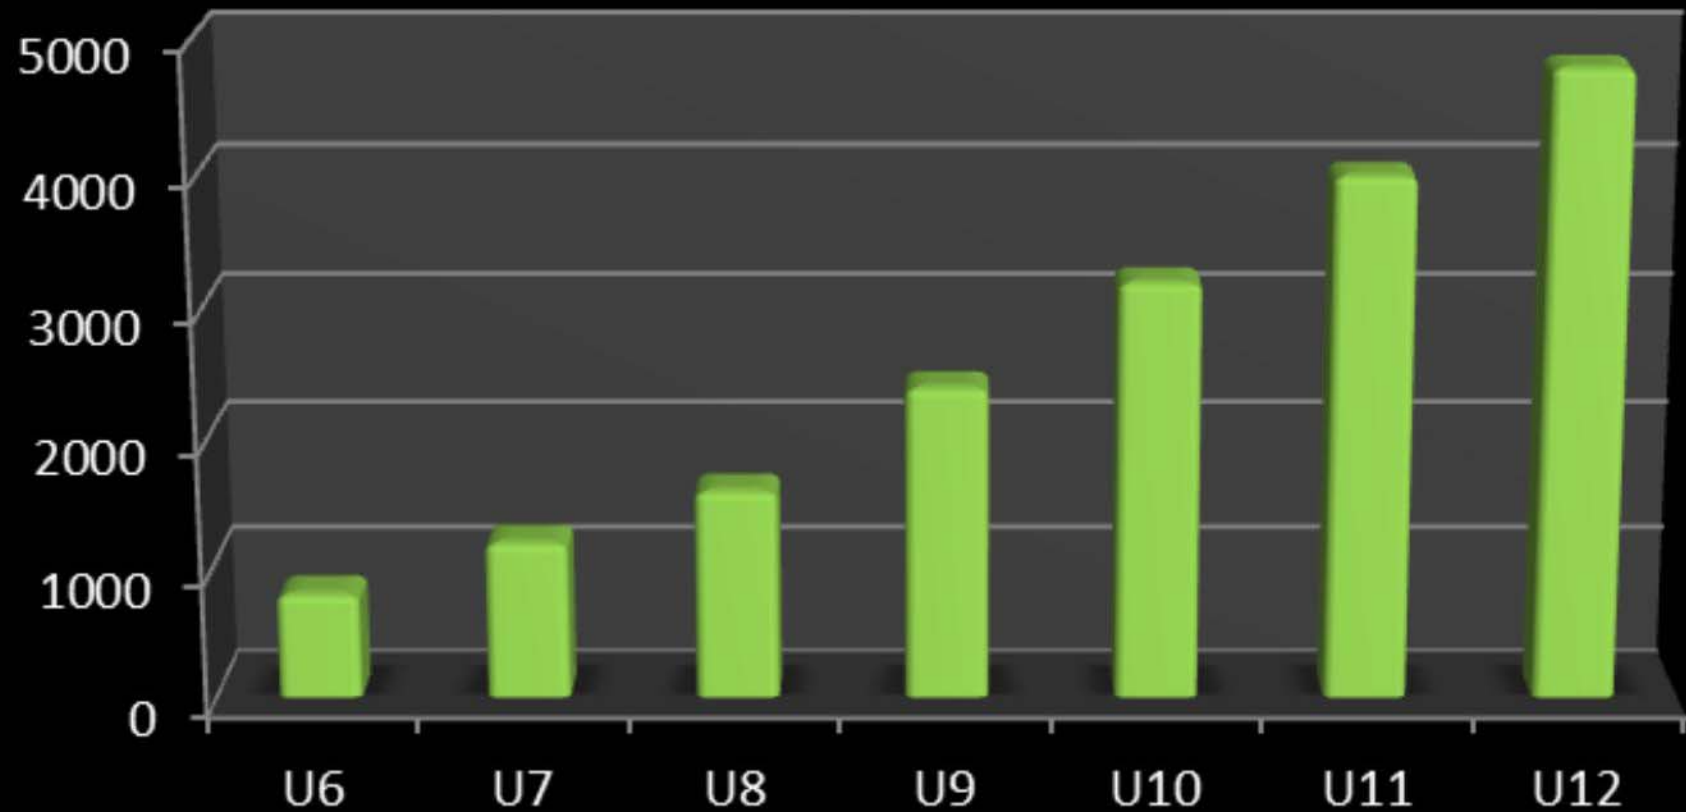

Hong Kong Mini Rugby Football Union

U6 to U12 Age Groups
Progression Guidelines

Time Progression in Minutes

■ From 30 Minutes at U6 to 60 Minutes at U12

Space Progression in Square Meters

■ From 1/12 Pitch at U6 to 1/2 Pitch at U12

Player Numbers Progression per Squad

■ From 6 Players at U6 to 12 Players at U12

Minutes of competitive rugby per day spread over 4 matches

Minutes of competitive rugby per day spread over 3 matches

Minutes of competitive rugby per day spread over 2 matches