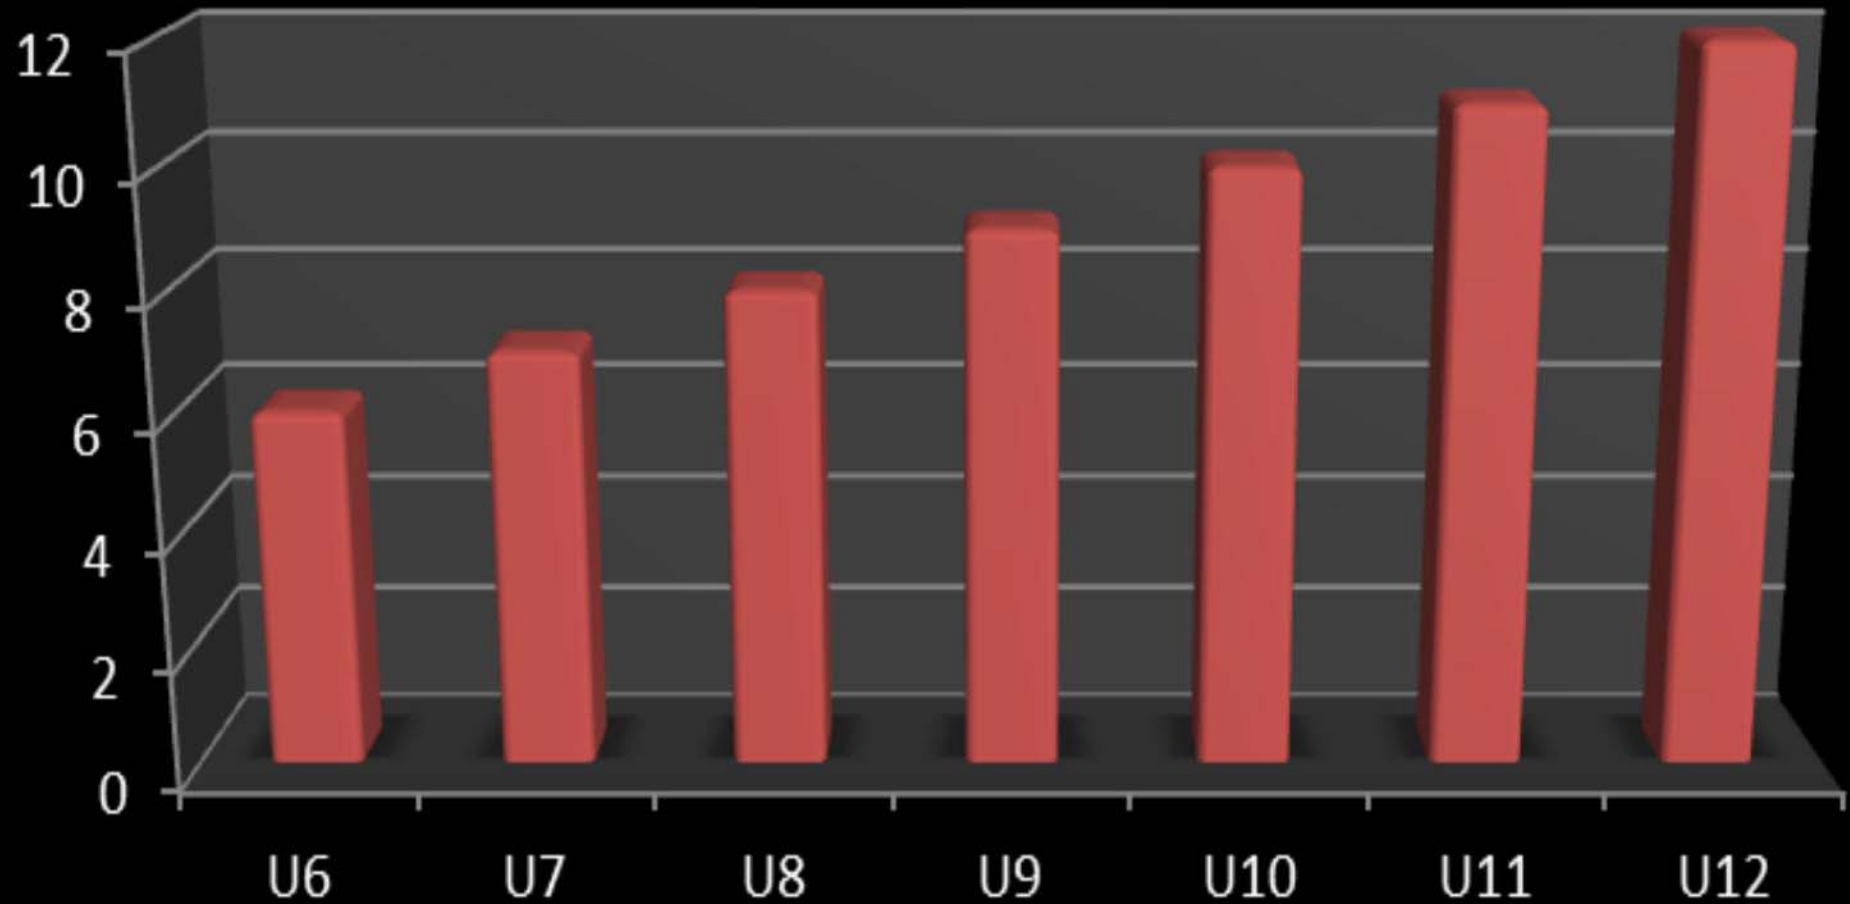

Hong Kong Mini Rugby Football Union

U6 to U12 Age Groups
Progression Guidelines

Time Progression in Minutes

■ From 30 Minutes at U6 to 60 Minutes at U12

Space Progression in Square Meters

■ From 1/12 Pitch at U6 to 1/2 Pitch at U12

Player Numbers Progression per Squad

■ From 6 Players at U6 to 12 Players at U12

Minutes of competitive rugby per day spread over 4 matches

Minutes of competitive rugby per day spread over 3 matches

Minutes of competitive rugby per day spread over 2 matches