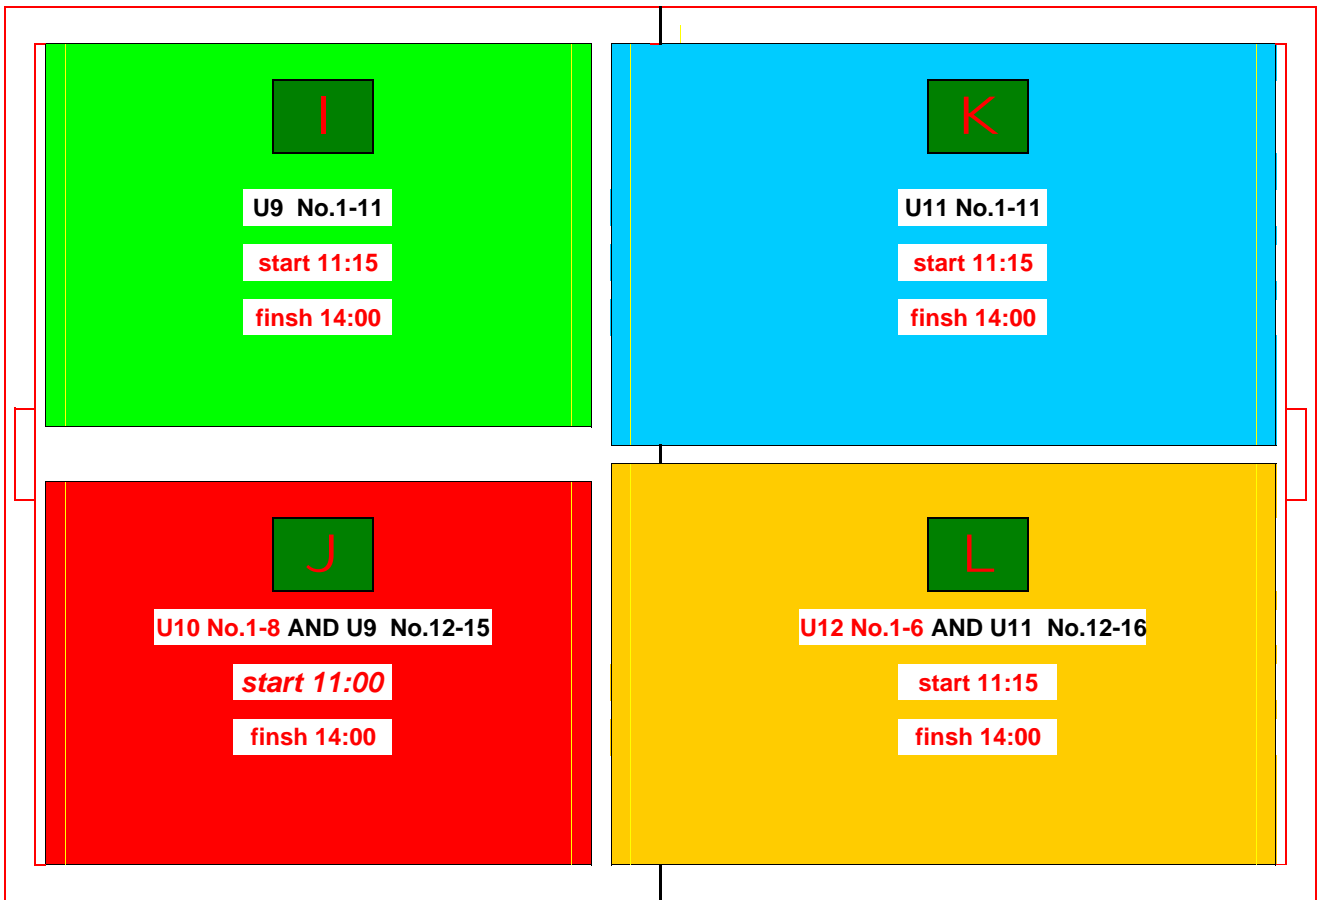

1330 TMS/HKE v THT

Ref

1215 TMS/HKE v TWR

1345 ABN v TWR

U11

1130 USRC v THT (Pitch K)

1200 THT v TP (Pitch L)

1230 FK(1) v THT (Pitch L)

1330 THT v FK(2) (Pitch L)

Ref

1115 FK(1) v TP (Pitch K)

1245 TP v USRC (Pitch K)

U12 Pitch L

1115 THT v FK/TSW

1215 THT v USRC

1315 TWR/EK v THT

Ref

1145 USRC v TWR/EK

SPECTATORS PLATFORM 看台

SPECTATORS PLATFORM 看台